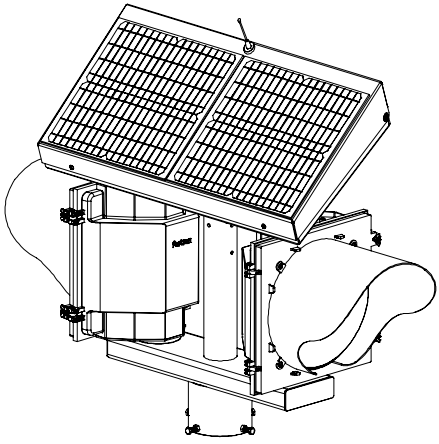

Dimensions are in Inches $\pm 1/16''$

AB-2412-40W STANDARD MOUNT SPEC

SIDE VIEW

FRONT VIEW

ISO VIEW

TOP VIEW