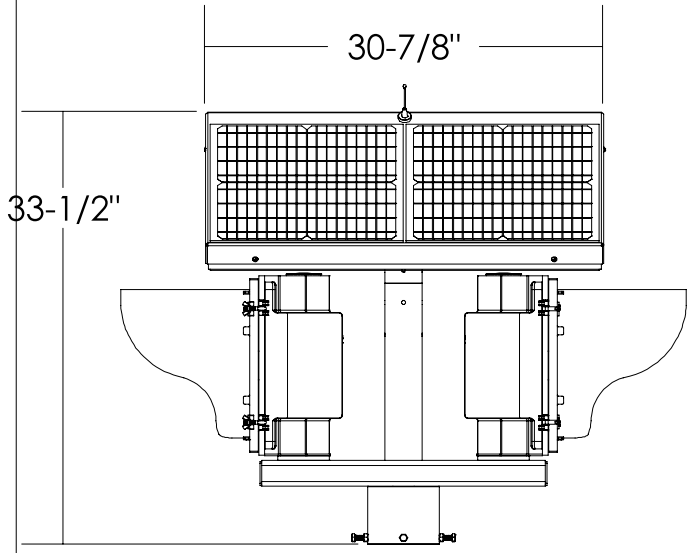

Dimensions are in Inches $\pm 1/16''$

AB-2412-40W STANDARD MOUNT SPEC

SIDE VIEW

FRONT VIEW

ISO VIEW

TOP VIEW