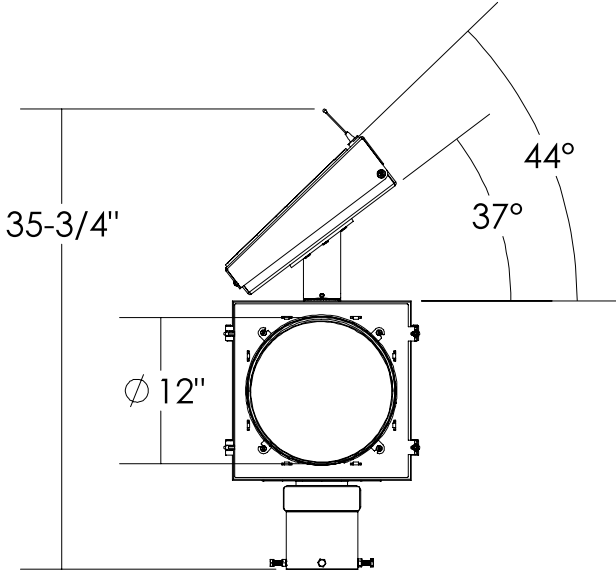

Dimensions are in Inches $\pm 1/16''$

AB-2412-40W STANDARD MOUNT SPEC

SIDE VIEW

FRONT VIEW

ISO VIEW

TOP VIEW