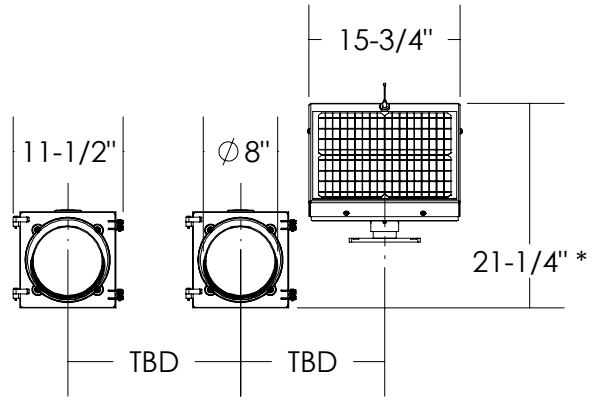

SIDE VIEW

FRONT VIEW

\* - MOUNTED ON A  $\phi 4"$  MAST ARM FOR REF.

ISO VIEW