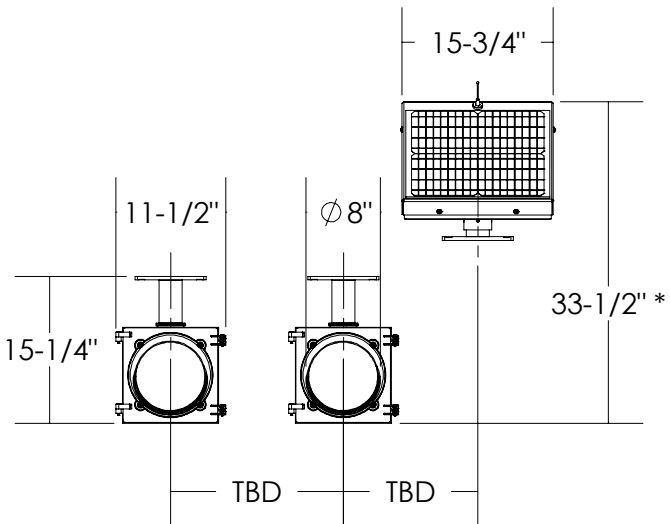

Dimensions are in Inches $\pm 1/16$ "

AB-3408-20W VERTICAL MOUNT SPEC

SIDE VIEW

FRONT VIEW

* - MOUNTED ON A $\varnothing 4$ " MAST ARM FOR REF.

ISO VIEW