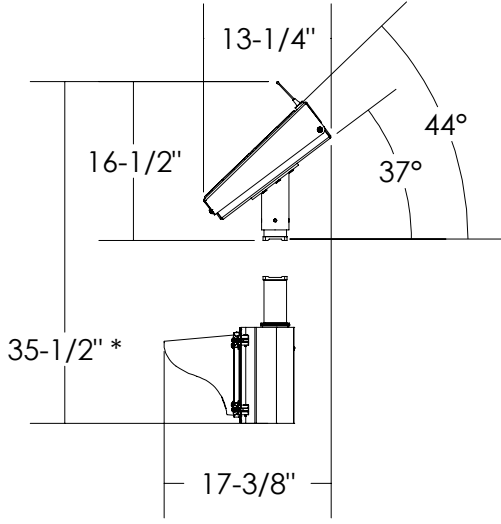

Dimensions are in Inches $\pm 1/16$ "

AB-3408-20W VERTICAL MOUNT SPEC

SIDE VIEW

FRONT VIEW

* - MOUNTED ON A $\varnothing 4$ " MAST ARM FOR REF.

ISO VIEW