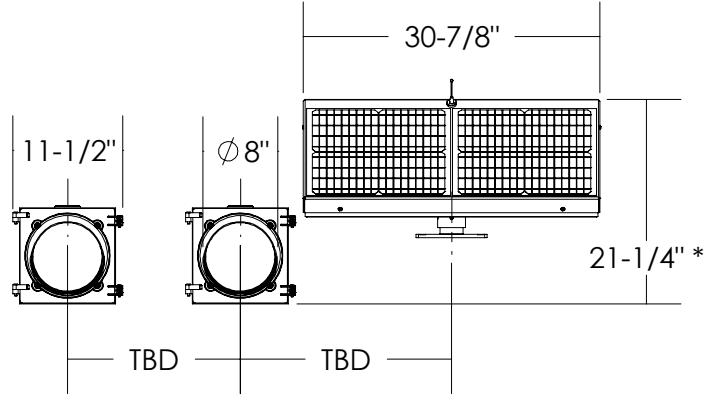

SIDE VIEW

FRONT VIEW

ISO VIEW

TOP VIEW

* - MOUNTED ON A $\phi 4"$ MAST ARM FOR REF.