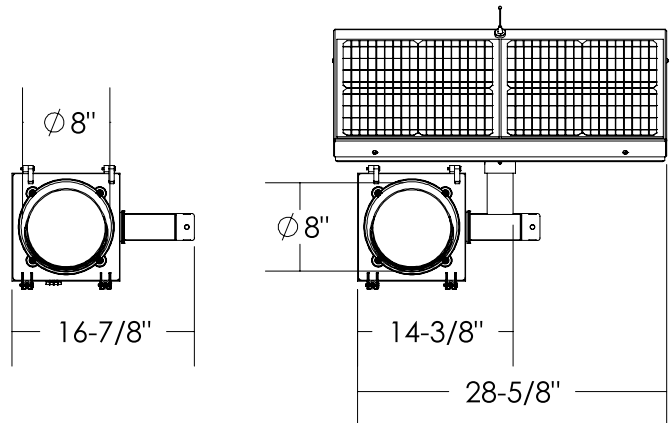

Dimensions are in Inches $\pm 1/16$ "

AB-3408-40W STANDARD MOUNT SPEC

SIDE VIEW

FRONT VIEW

ISO VIEW

TOP VIEW