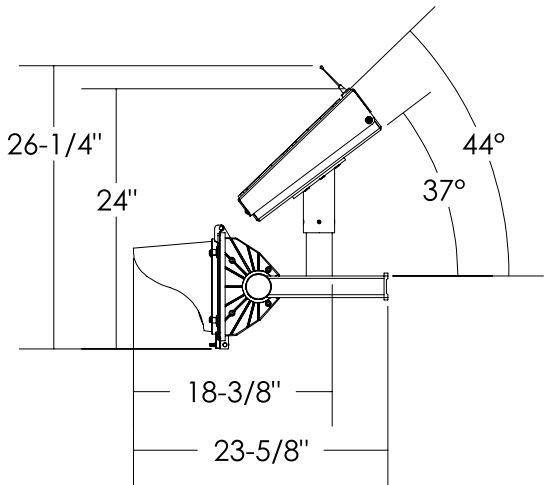

Dimensions are in Inches $\pm 1/16$ "

AB-3408-40W STANDARD MOUNT SPEC

SIDE VIEW

FRONT VIEW

ISO VIEW

TOP VIEW