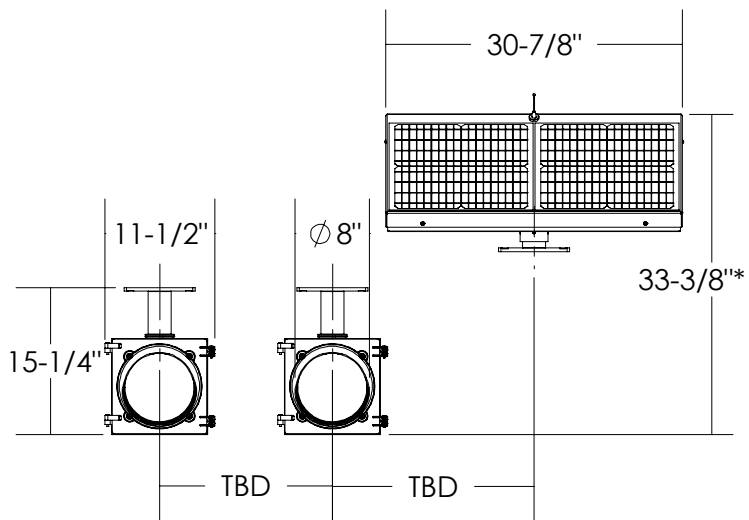

SIDE VIEW

FRONT VIEW

* - MOUNTED ON A $\phi 4''$ MAST ARM FOR REF.

ISO VIEW