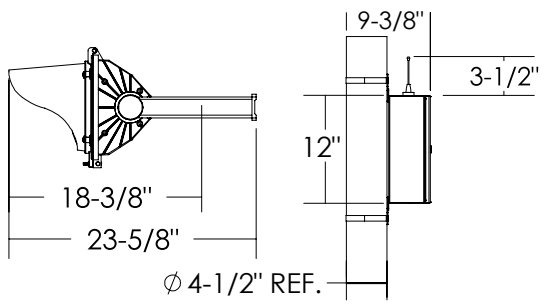

Dimensions are in Inches  $\pm 1/16$ "

AB-3408-AC STANDARD MOUNT SPEC

SIDE VIEW

FRONT VIEW

ISO VIEW