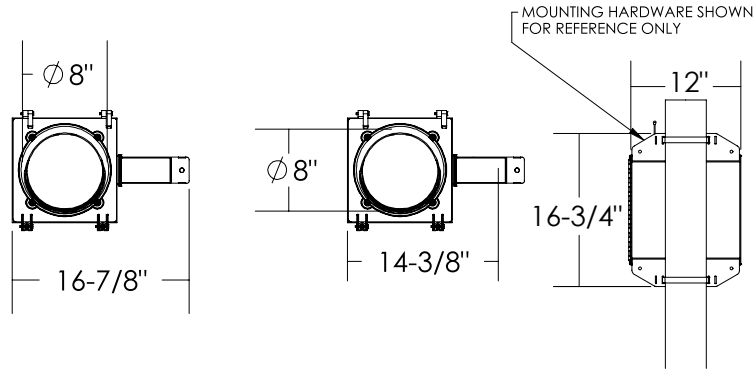

Dimensions are in Inches  $\pm 1/16$ "

AB-3408-AC STANDARD MOUNT SPEC

SIDE VIEW

FRONT VIEW

ISO VIEW