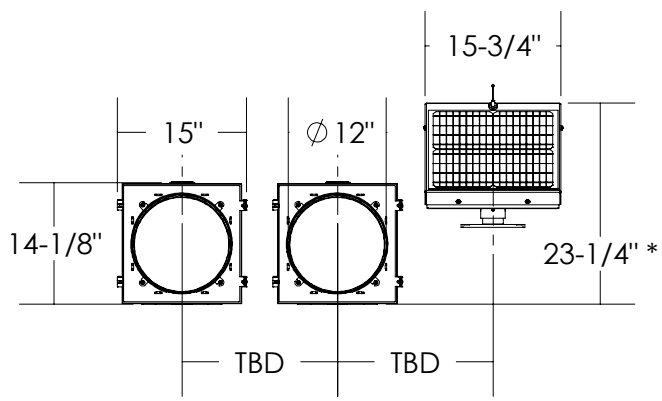

SIDE VIEW

FRONT VIEW

\* - MOUNTED ON A  $\phi 4$ " MAST ARM FOR REF.

ISO VIEW