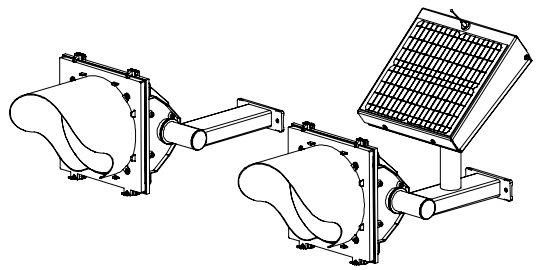

Dimensions are in Inches $\pm 1/16$ "

AB-3412-20W STANDARD MOUNT SPEC

SIDE VIEW

FRONT VIEW

TOP VIEW

ISO VIEW