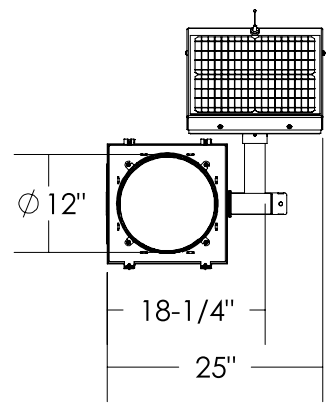

Dimensions are in Inches $\pm 1/16$ "

AB-3412-20W STANDARD MOUNT SPEC

SIDE VIEW

FRONT VIEW

TOP VIEW

ISO VIEW