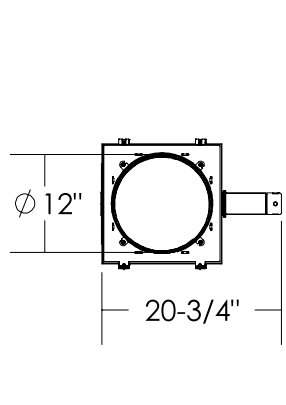

Dimensions are in Inches $\pm 1/16$ "

AB-3412-20W STANDARD MOUNT SPEC

SIDE VIEW

FRONT VIEW

TOP VIEW

ISO VIEW