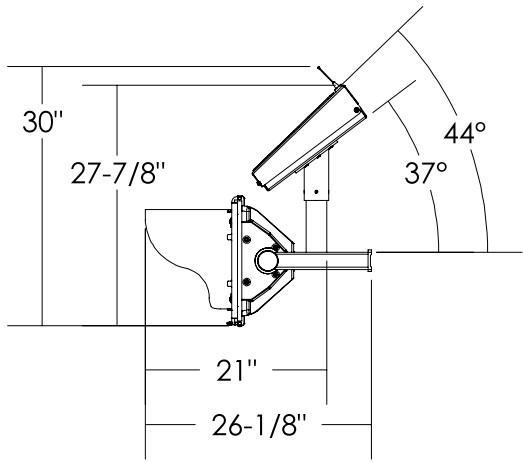

Dimensions are in Inches $\pm 1/16$ "

AB-3412-20W STANDARD MOUNT SPEC

SIDE VIEW

FRONT VIEW

TOP VIEW

ISO VIEW