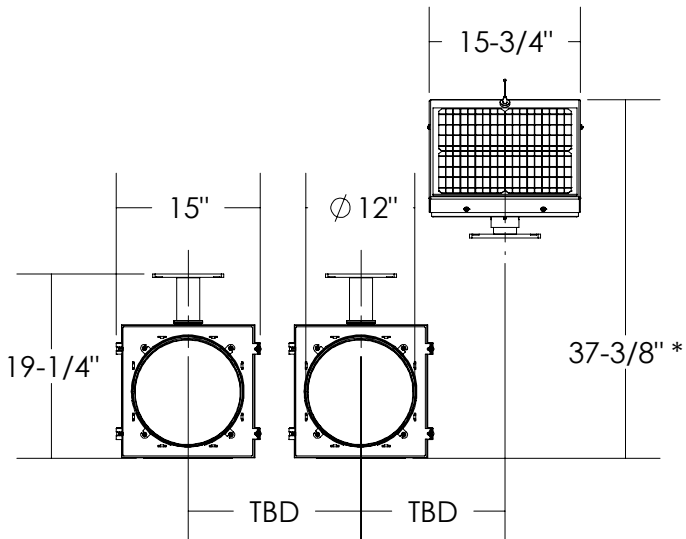

Dimensions are in Inches $\pm 1/16$ "

AB-3412-20W VERTICAL MOUNT SPEC

SIDE VIEW

FRONT VIEW

* - MOUNTED ON A Ø 4" MAST ARM FOR REF.

ISO VIEW