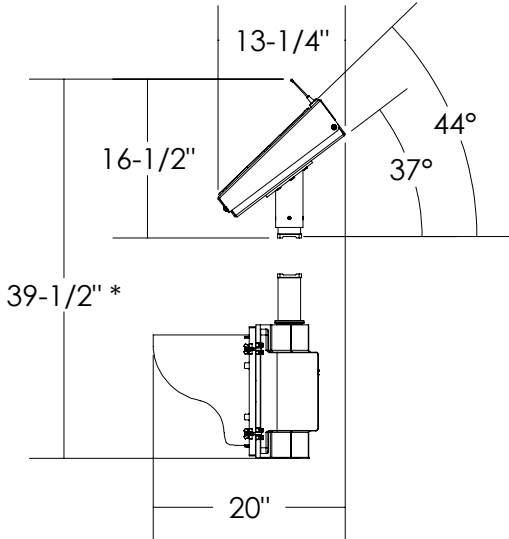

Dimensions are in Inches $\pm 1/16$ "

AB-3412-20W VERTICAL MOUNT SPEC

SIDE VIEW

FRONT VIEW

* - MOUNTED ON A Ø 4" MAST ARM FOR REF.

ISO VIEW