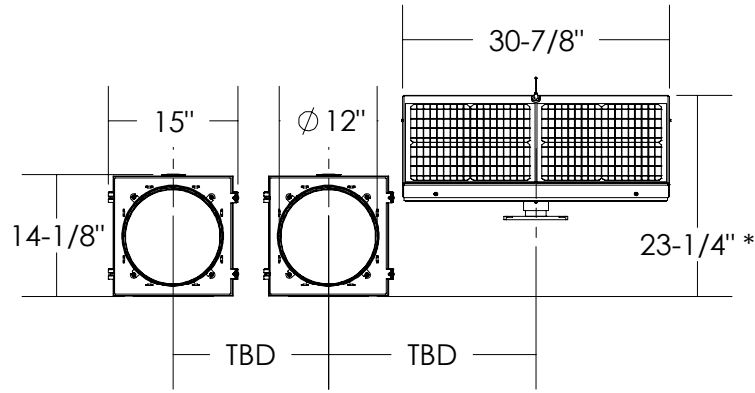

SIDE VIEW

FRONT VIEW

* - MOUNTED ON A $\phi 4"$ MAST ARM FOR REF.

ISO VIEW