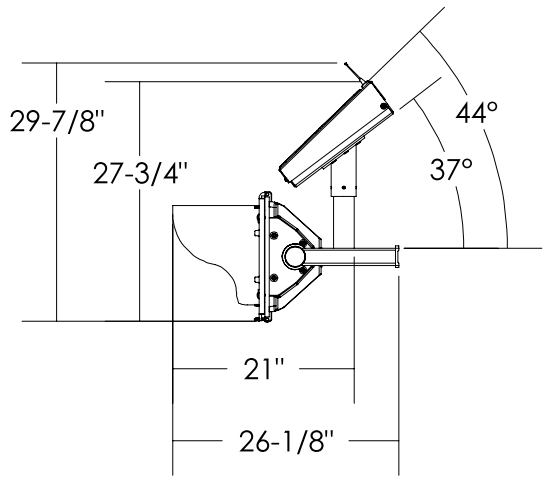

Dimensions are in Inches $\pm 1/16$ "

AB-3412-40W STANDARD MOUNT SPEC

SIDE VIEW

FRONT VIEW

TOP VIEW

ISO VIEW