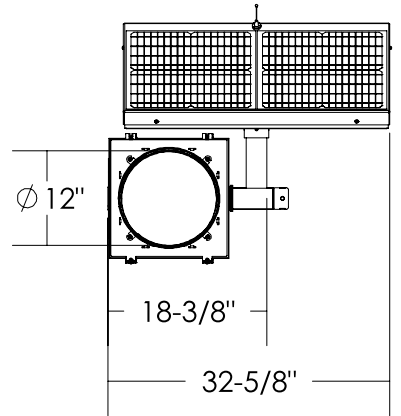

Dimensions are in Inches $\pm 1/16$ "

AB-3412-40W STANDARD MOUNT SPEC

SIDE VIEW

FRONT VIEW

TOP VIEW

ISO VIEW