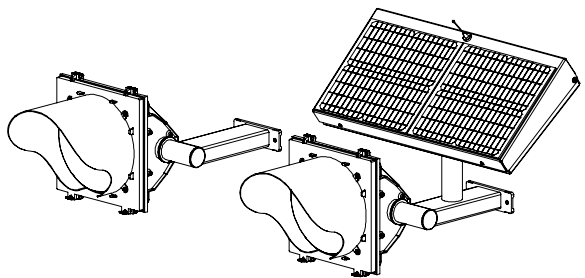

Dimensions are in Inches $\pm 1/16$ "

AB-3412-40W STANDARD MOUNT SPEC

SIDE VIEW

FRONT VIEW

TOP VIEW

ISO VIEW