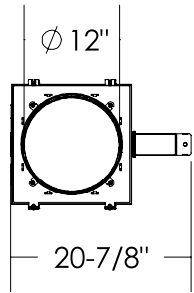

Dimensions are in Inches $\pm 1/16$ "

AB-3412-40W STANDARD MOUNT SPEC

SIDE VIEW

FRONT VIEW

TOP VIEW

ISO VIEW