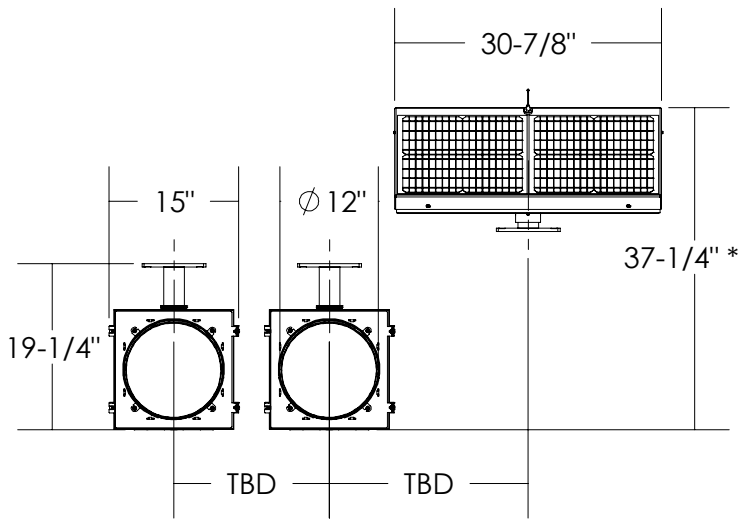

SIDE VIEW

FRONT VIEW

* - MOUNTED ON A $\varnothing 4''$ MAST ARM FOR REF.

ISO VIEW