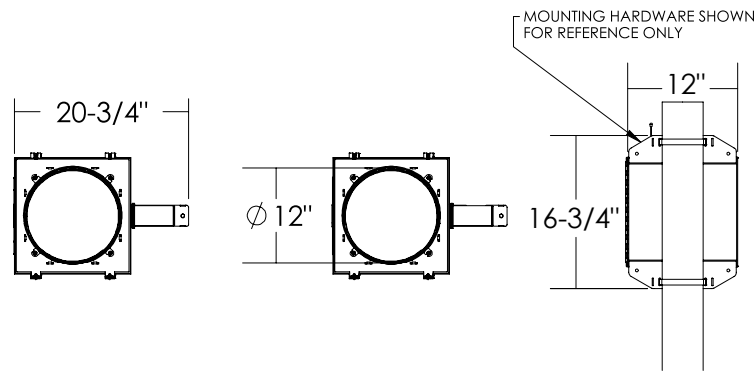

Dimensions are in Inches $\pm 1/16''$

AB-3412-AC STANDARD MOUNT SPEC

SIDE VIEW

FRONT VIEW

ISO VIEW