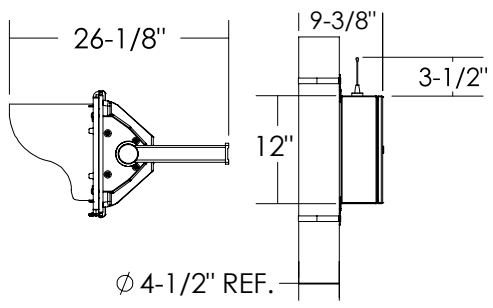

Dimensions are in Inches $\pm 1/16''$

AB-3412-AC STANDARD MOUNT SPEC

SIDE VIEW

FRONT VIEW

ISO VIEW