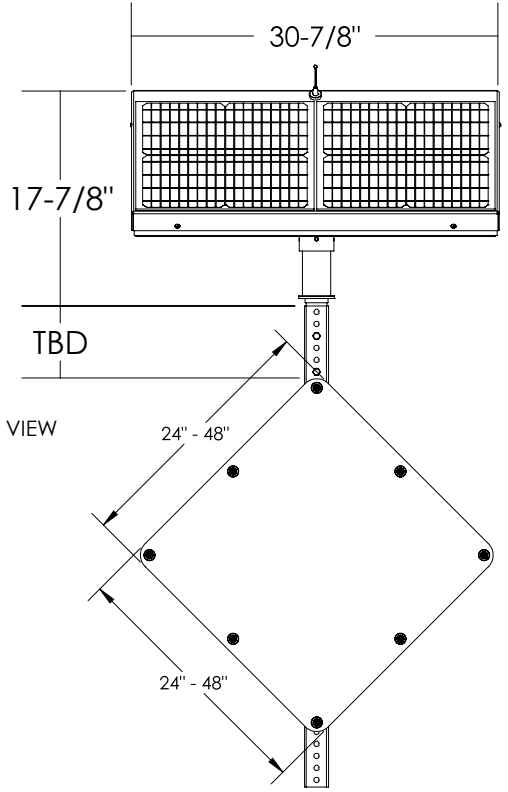

Dimensions are in Inches  $\pm 1/16$ "

AB-5800-40W SPEC

SIDE VIEW

FRONT VIEW