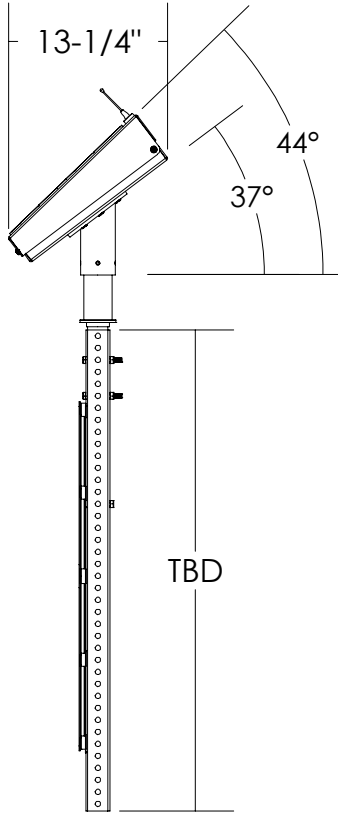

Dimensions are in Inches  $\pm 1/16$ "

AB-5800-40W SPEC

SIDE VIEW

FRONT VIEW