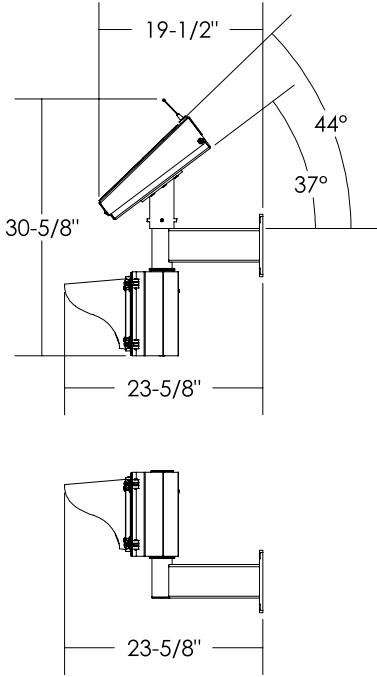

Dimensions are in Inches  $\pm 1/16$ "

AB-7408-40W SPEC

SIDE VIEW

ISO VIEW

FRONT VIEW