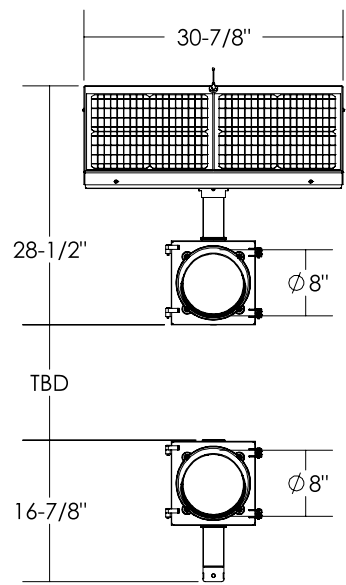

Dimensions are in Inches  $\pm 1/16$ "

AB-7408-40W SPEC

SIDE VIEW

ISO VIEW

FRONT VIEW