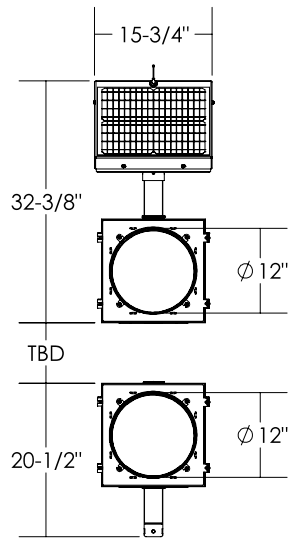

Dimensions are in Inches $\pm 1/16$ "

AB-7412-20W SPEC

SIDE VIEW

FRONT VIEW

ISO VIEW