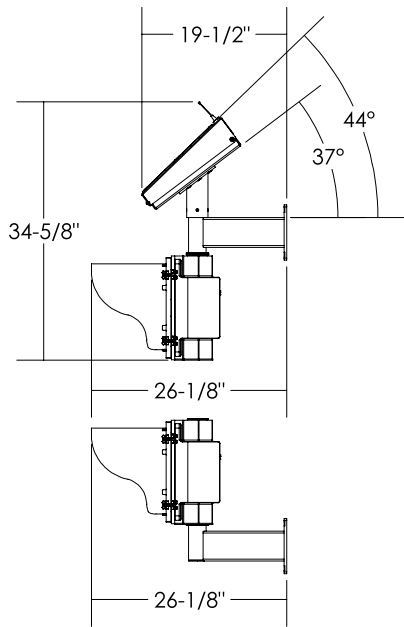

Dimensions are in Inches $\pm 1/16$ "

AB-7412-20W SPEC

SIDE VIEW

FRONT VIEW

ISO VIEW