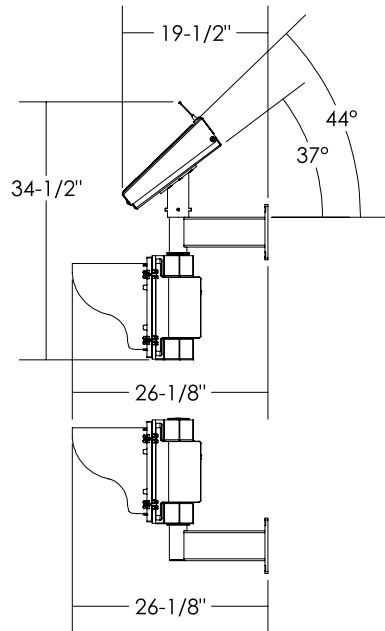

Dimensions are in Inches  $\pm 1/16$ "

AB-7412-40W SPEC

SIDE VIEW

FRONT VIEW

ISO VIEW