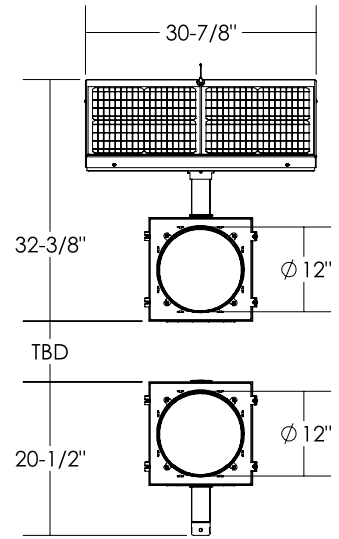

Dimensions are in Inches  $\pm 1/16$ "

AB-7412-40W SPEC

SIDE VIEW

FRONT VIEW

ISO VIEW