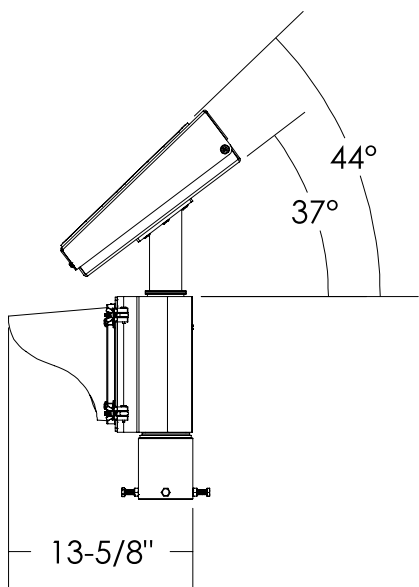

Dimensions are in Inches  $\pm 1/16$ "

FL-1408-40W STANDARD MOUNT SPEC

SIDE VIEW

FRONT VIEW

ISO VIEW

TOP VIEW