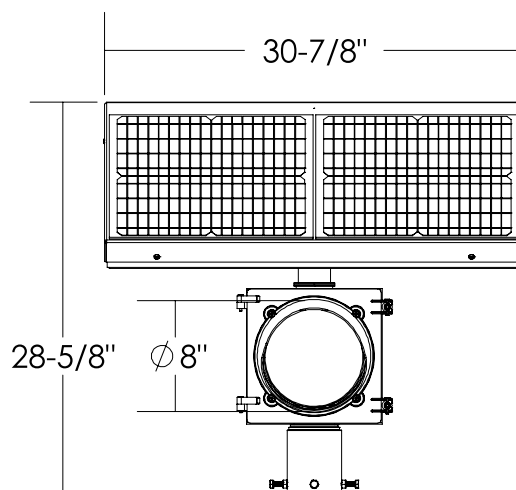

Dimensions are in Inches  $\pm 1/16$ "

FL-1408-40W STANDARD MOUNT SPEC

SIDE VIEW

FRONT VIEW

ISO VIEW

TOP VIEW