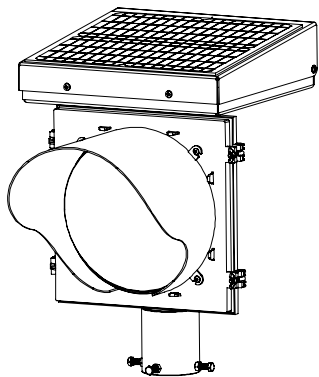

Dimensions are in Inches  $\pm 1/16$ "

FL-1412-20W FLAT MOUNT SPEC

SIDE VIEW

FRONT VIEW

ISO VIEW

TOP VIEW