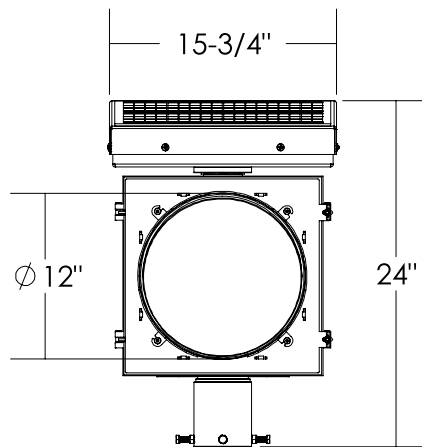

Dimensions are in Inches  $\pm 1/16$ "

FL-1412-20W FLAT MOUNT SPEC

SIDE VIEW

FRONT VIEW

ISO VIEW

TOP VIEW