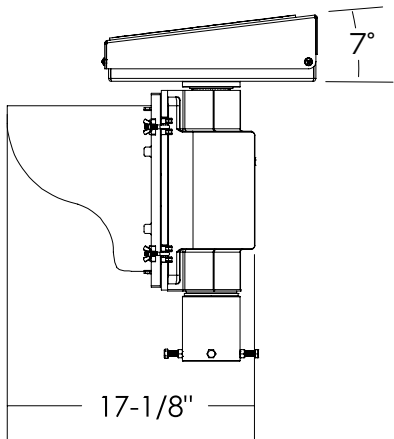

Dimensions are in Inches  $\pm 1/16$ "

FL-1412-20W FLAT MOUNT SPEC

SIDE VIEW

FRONT VIEW

ISO VIEW

TOP VIEW