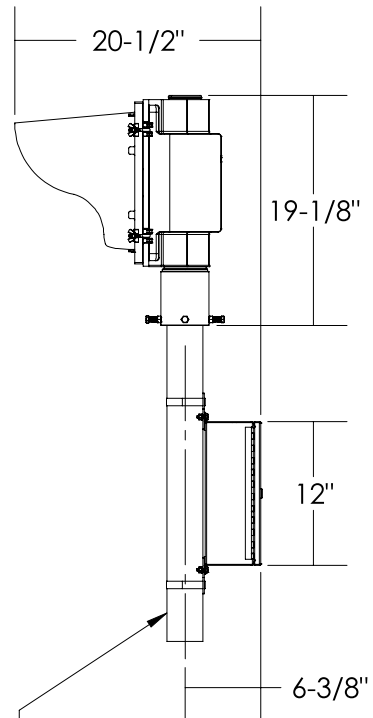

ISO VIEW

FRONT VIEW

MOUNTING HARDWARE  
SHOWN FOR REF. ONLY

SIDE VIEW

$\phi$  3.0 POLE SHOWN FOR  
REFERENCE ONLY