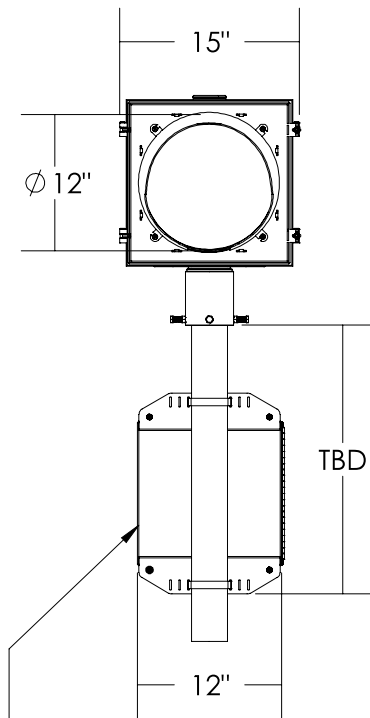

ISO VIEW

FRONT VIEW

MOUNTING HARDWARE  
SHOWN FOR REF. ONLY

SIDE VIEW

$\phi$  3.0 POLE SHOWN FOR  
REFERENCE ONLY