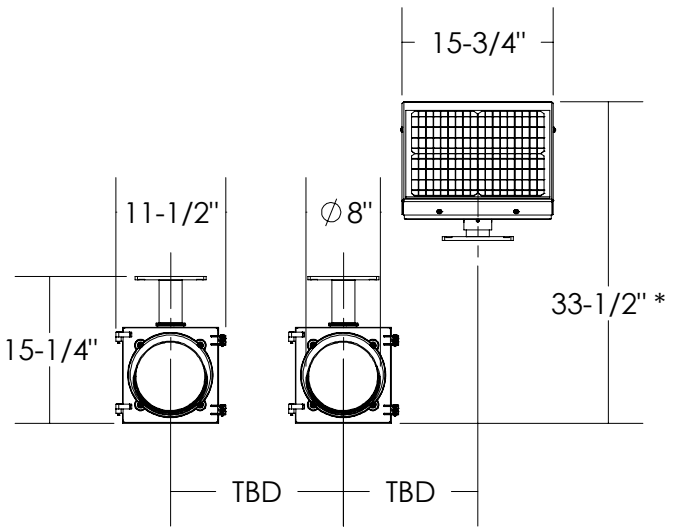

SIDE VIEW

FRONT VIEW

* - MOUNTED ON A $\varnothing 4''$ MAST ARM FOR REF.

ISO VIEW