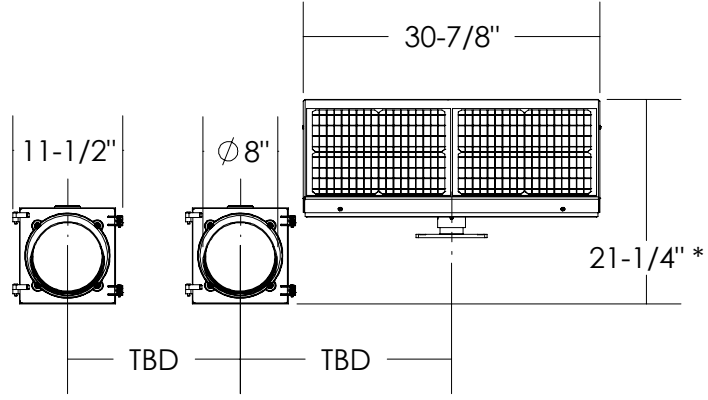

SIDE VIEW

FRONT VIEW

* - MOUNTED ON A $\phi 4''$ MAST ARM FOR REF.

ISO VIEW

TOP VIEW