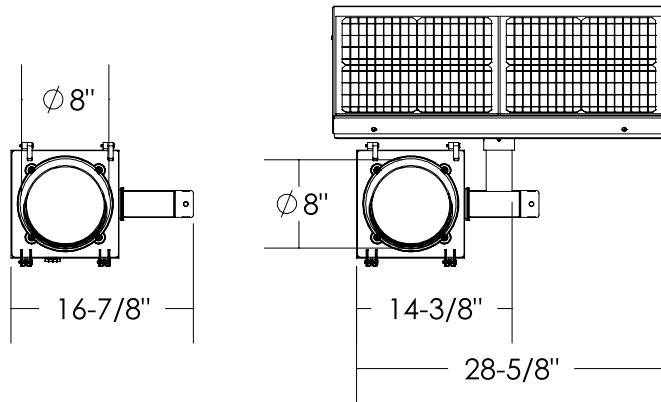

Dimensions are in Inches $\pm 1/16$ "

FL-3408-40W STANDARD MOUNT SPEC

SIDE VIEW

FRONT VIEW

ISO VIEW

TOP VIEW