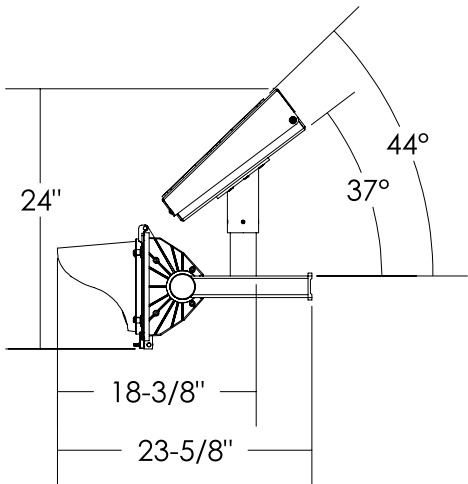

Dimensions are in Inches $\pm 1/16$ "

FL-3408-40W STANDARD MOUNT SPEC

SIDE VIEW

FRONT VIEW

ISO VIEW

TOP VIEW