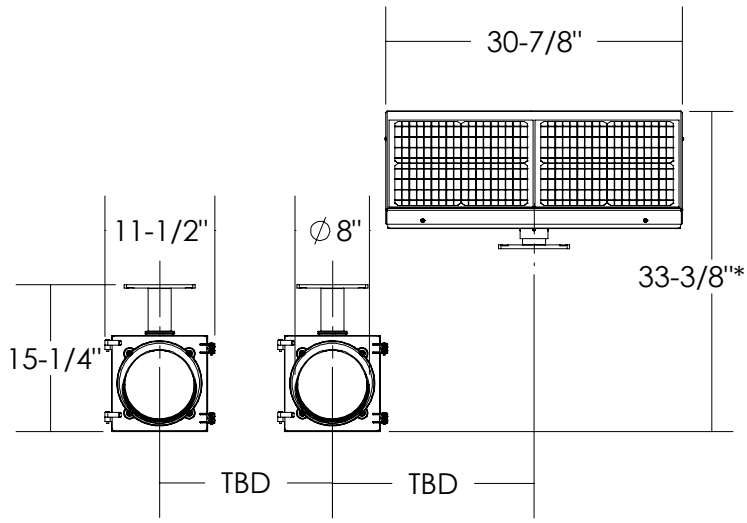

SIDE VIEW

FRONT VIEW

* - MOUNTED ON A $\phi 4$ " MAST ARM FOR REF.

ISO VIEW