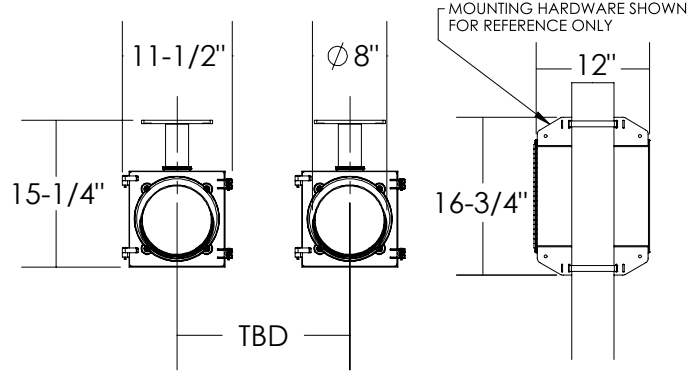

Dimensions are in Inches  $\pm 1/16''$

FL-3408-AC VERTICAL MOUNT SPEC

SIDE VIEW

FRONT VIEW

ISO VIEW