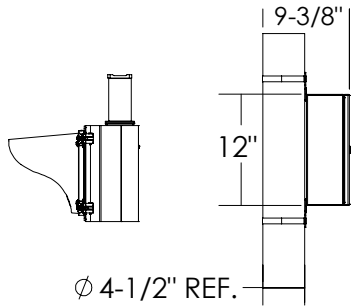

Dimensions are in Inches  $\pm 1/16''$

FL-3408-AC VERTICAL MOUNT SPEC

SIDE VIEW

FRONT VIEW

ISO VIEW