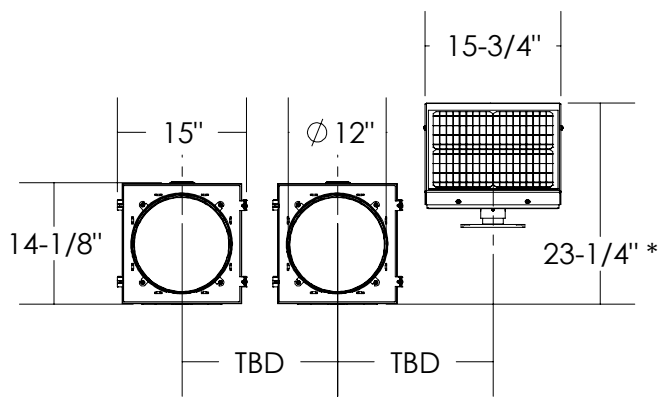

SIDE VIEW

FRONT VIEW

\* - MOUNTED ON A  $\phi 4''$  MAST ARM FOR REF.

ISO VIEW