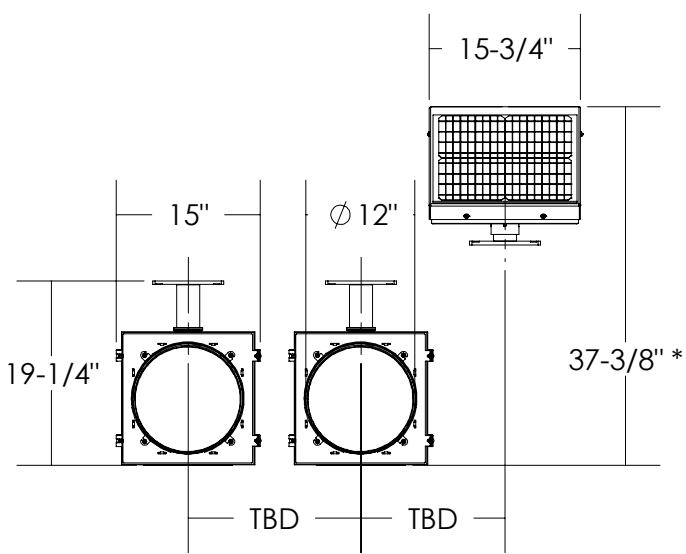

SIDE VIEW

FRONT VIEW

* - MOUNTED ON A $\phi 4$ " MAST ARM FOR REF.

ISO VIEW