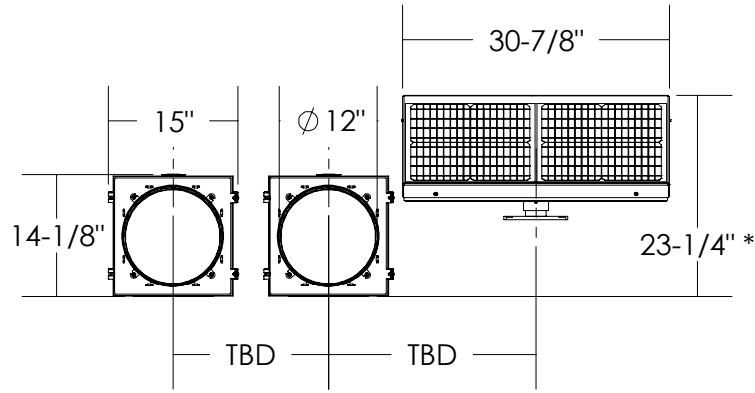

SIDE VIEW

FRONT VIEW

\* - MOUNTED ON A  $\phi 4''$  MAST ARM FOR REF.

ISO VIEW