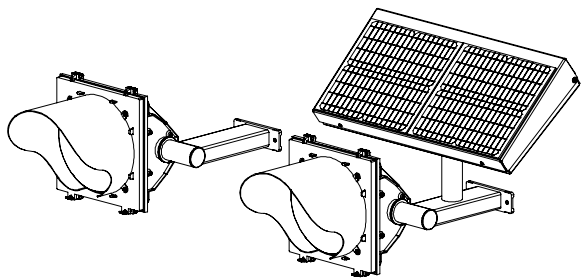

Dimensions are in Inches  $\pm 1/16$ "

FL-3412-40W STANDARD MOUNT SPEC

SIDE VIEW

FRONT VIEW

TOP VIEW

ISO VIEW