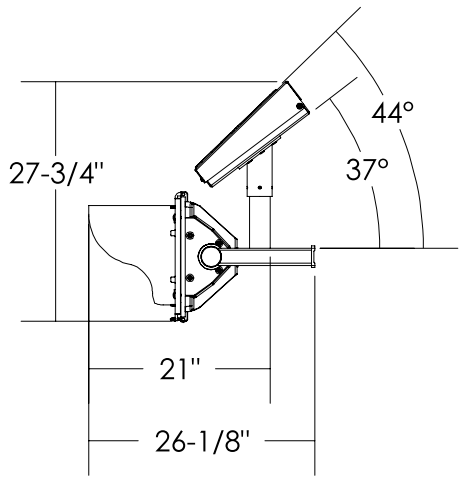

Dimensions are in Inches  $\pm 1/16$ "

FL-3412-40W STANDARD MOUNT SPEC

SIDE VIEW

FRONT VIEW

TOP VIEW

ISO VIEW