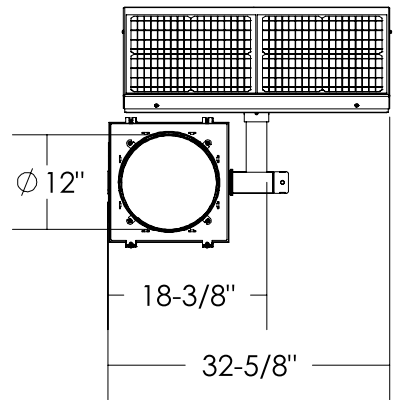

Dimensions are in Inches  $\pm 1/16$ "

FL-3412-40W STANDARD MOUNT SPEC

SIDE VIEW

FRONT VIEW

TOP VIEW

ISO VIEW