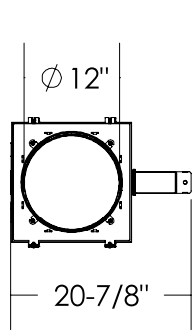

Dimensions are in Inches  $\pm 1/16$ "

FL-3412-40W STANDARD MOUNT SPEC

SIDE VIEW

FRONT VIEW

TOP VIEW

ISO VIEW