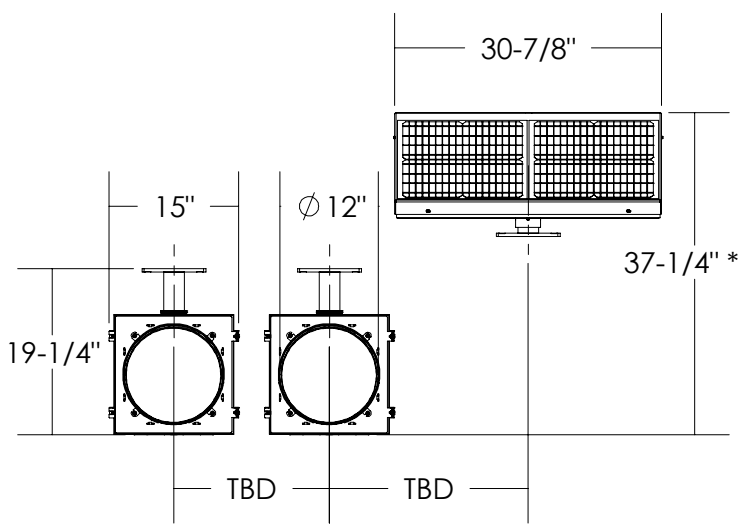

SIDE VIEW

FRONT VIEW

\* - MOUNTED ON A  $\phi 4$ " MAST ARM FOR REF.

ISO VIEW