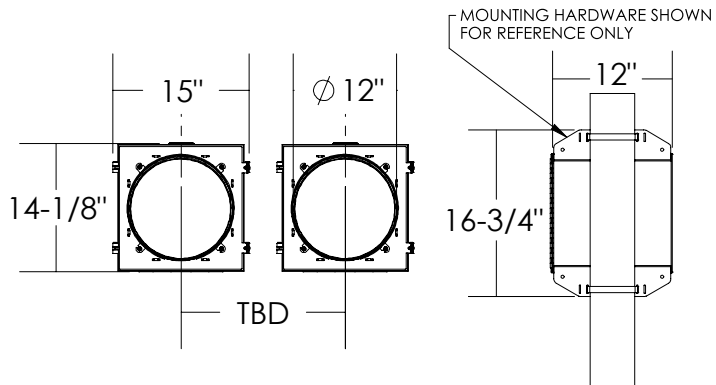

Dimensions are in Inches $\pm 1/16$ "

FL-3412-AC HORIZONTAL MOUNT SPEC

SIDE VIEW

FRONT VIEW

ISO VIEW