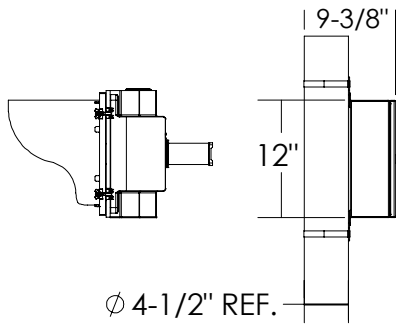

Dimensions are in Inches $\pm 1/16$ "

FL-3412-AC HORIZONTAL MOUNT SPEC

SIDE VIEW

FRONT VIEW

ISO VIEW