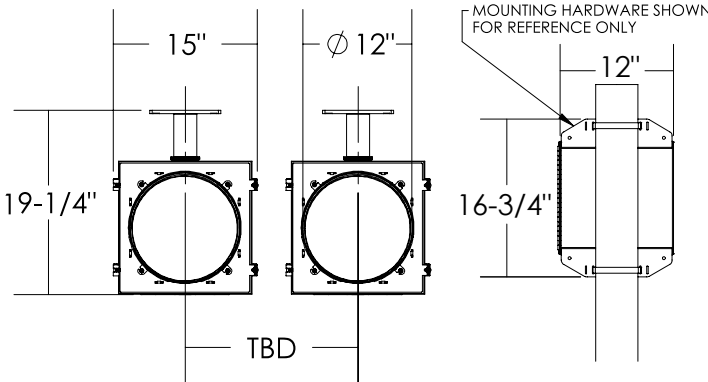

Dimensions are in Inches $\pm 1/16$ "

FL-3412-AC VERTICAL MOUNT SPEC

$\phi 4-1/2$ " REF.

MOUNTING HARDWARE SHOWN FOR REFERENCE ONLY

SIDE VIEW

FRONT VIEW

ISO VIEW