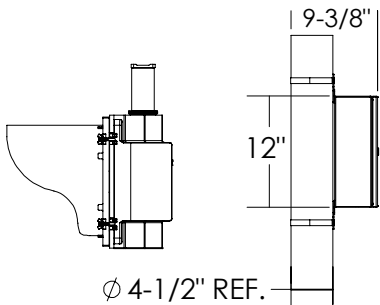

Dimensions are in Inches $\pm 1/16$ "

FL-3412-AC VERTICAL MOUNT SPEC

$\phi 4-1/2$ " REF.

MOUNTING HARDWARE SHOWN FOR REFERENCE ONLY

SIDE VIEW

FRONT VIEW

ISO VIEW