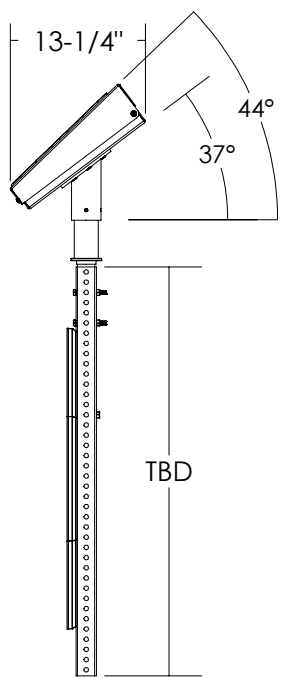

Dimensions are in Inches $\pm 1/16$ "

FL-5800-20W SPEC

SIDE VIEW

FRONT VIEW

ISO VIEW