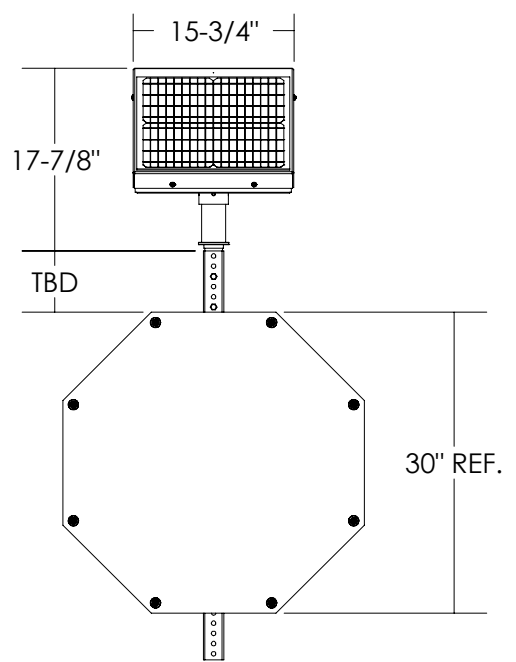

Dimensions are in Inches $\pm 1/16$ "

FL-5800-20W SPEC

SIDE VIEW

FRONT VIEW

ISO VIEW