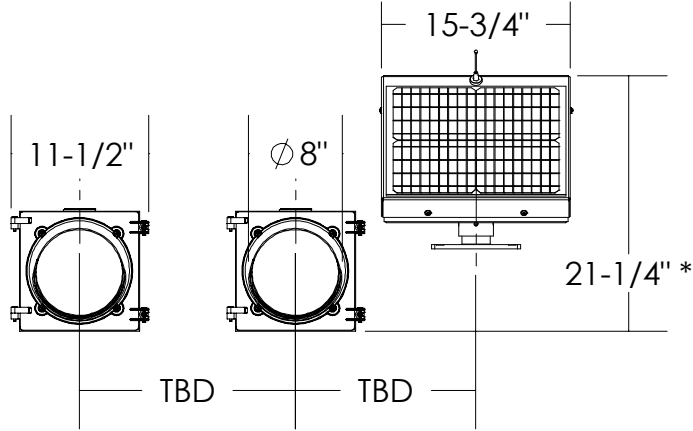

SIDE VIEW

FRONT VIEW

\* - MOUNTED ON A  $\phi 4$ " MAST ARM

ISO VIEW