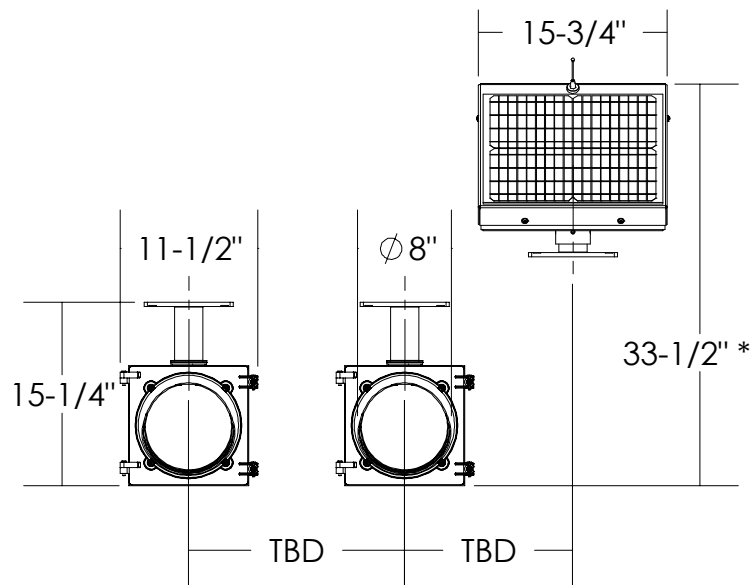

SIDE VIEW  
ISO VIEW

FRONT VIEW

\* - MOUNTED ON A  $\phi 4"$  MAST ARM