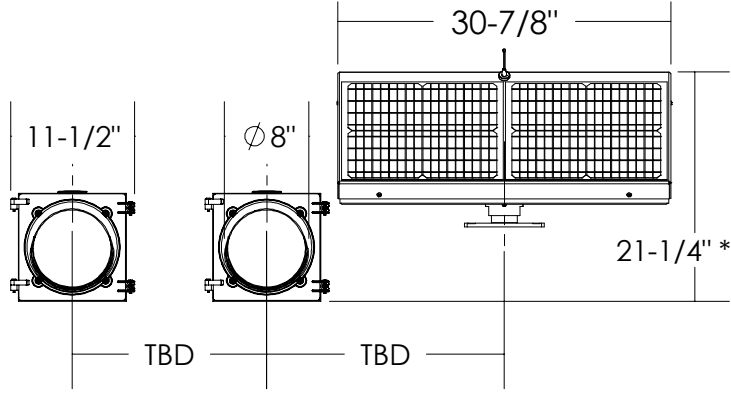

SIDE VIEW

FRONT VIEW

* - MOUNTED ON A Ø4" MAST ARM

ISO VIEW