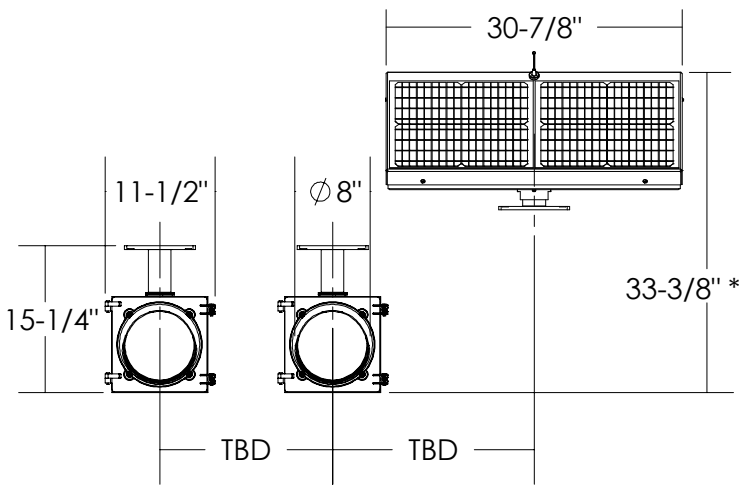

SIDE VIEW

FRONT VIEW

* - MOUNTED ON A $\phi 4''$ MAST ARM

ISO VIEW