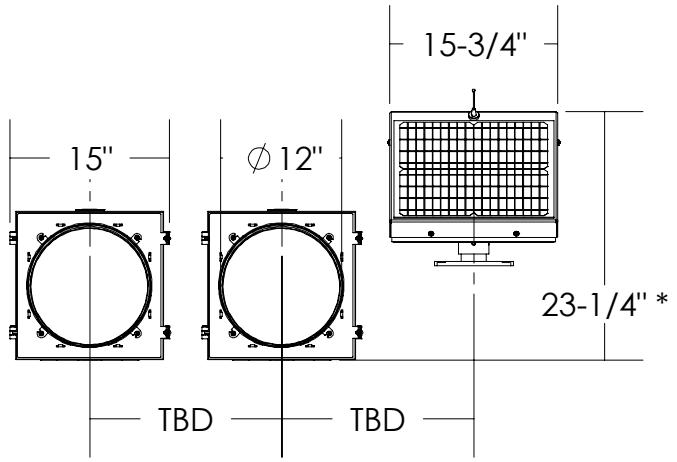

SIDE VIEW

FRONT VIEW

\* - MOUNTED ON A  $\phi 4''$  MAST ARM FOR REF.

ISO VIEW