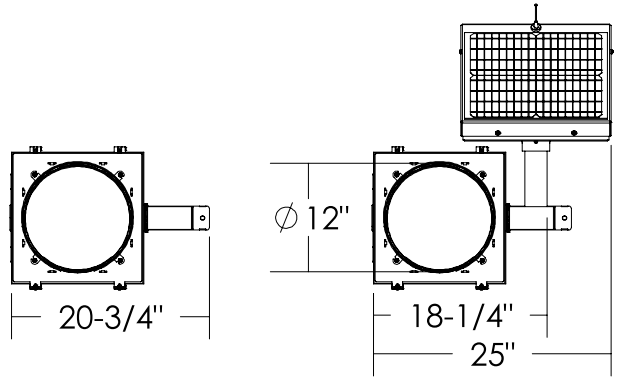

Dimensions are in Inches  $\pm 1/16$ "

SZ-3412-20W STANDARD MOUNT SPEC

SIDE VIEW

FRONT VIEW

ISO VIEW

TOP VIEW