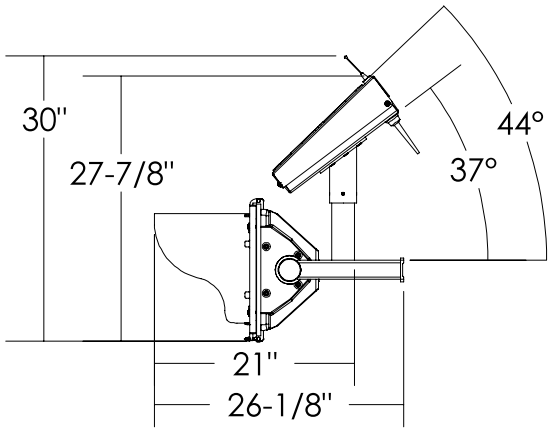

Dimensions are in Inches  $\pm 1/16$ "

SZ-3412-20W STANDARD MOUNT SPEC

SIDE VIEW

FRONT VIEW

ISO VIEW

TOP VIEW