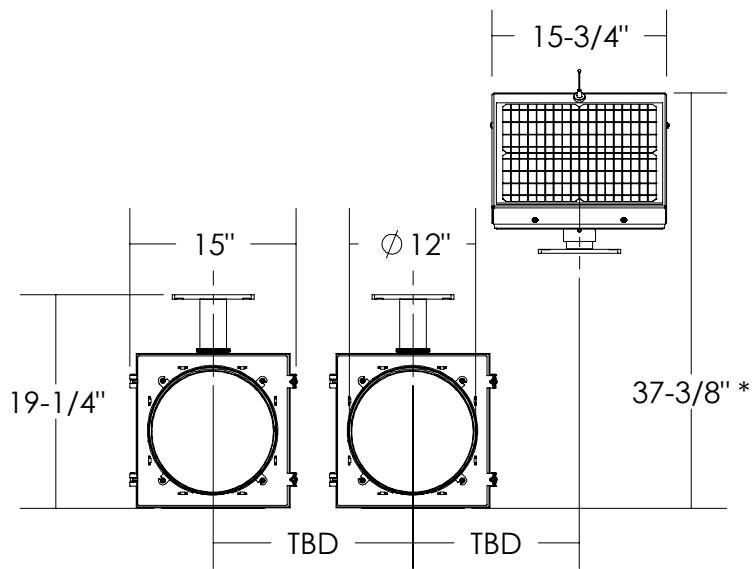

SIDE VIEW

FRONT VIEW

\* - MOUNTED ON A  $\varnothing 4"$  MAST ARM FOR REF.

ISO VIEW