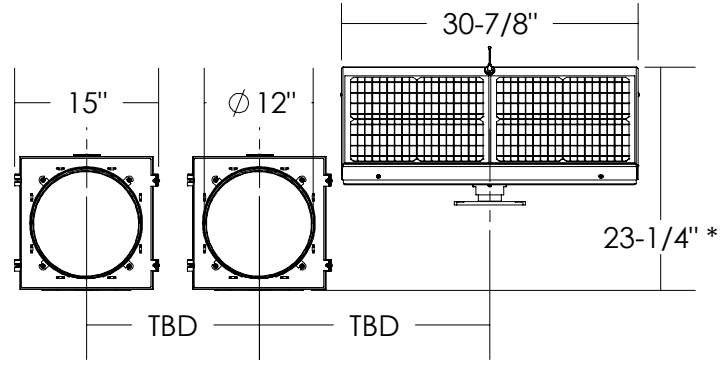

SIDE VIEW

FRONT VIEW

* - MOUNTED ON A $\phi 4''$ MAST ARM FOR REF.

ISO VIEW