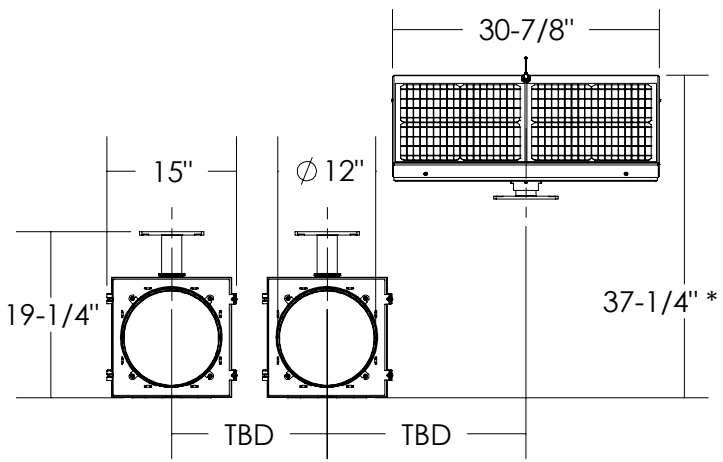

SIDE VIEW

FRONT VIEW

* - MOUNTED ON A Ø4" MAST ARM FOR REF.

ISO VIEW