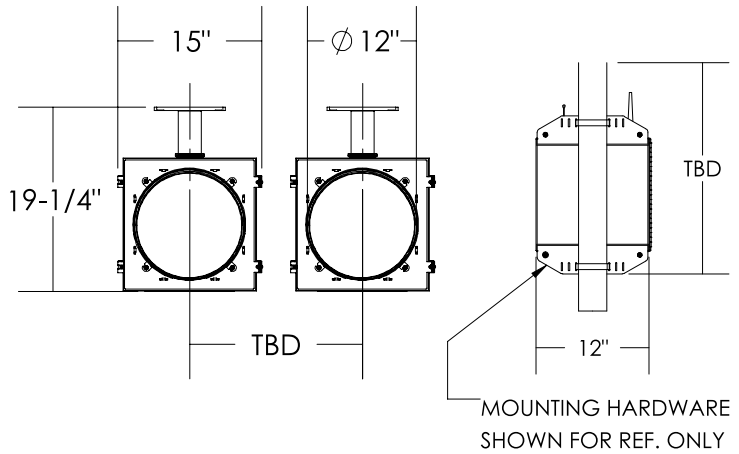

Dimensions are in Inches  $\pm 1/16"$

SZ-3412-AC VERTICAL MOUNT SPEC

SIDE VIEW

FRONT VIEW

ISO VIEW