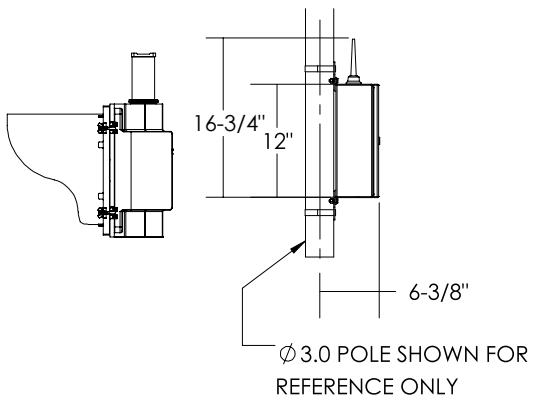

Dimensions are in Inches  $\pm 1/16"$

SZ-3412-AC VERTICAL MOUNT SPEC

SIDE VIEW

FRONT VIEW

ISO VIEW